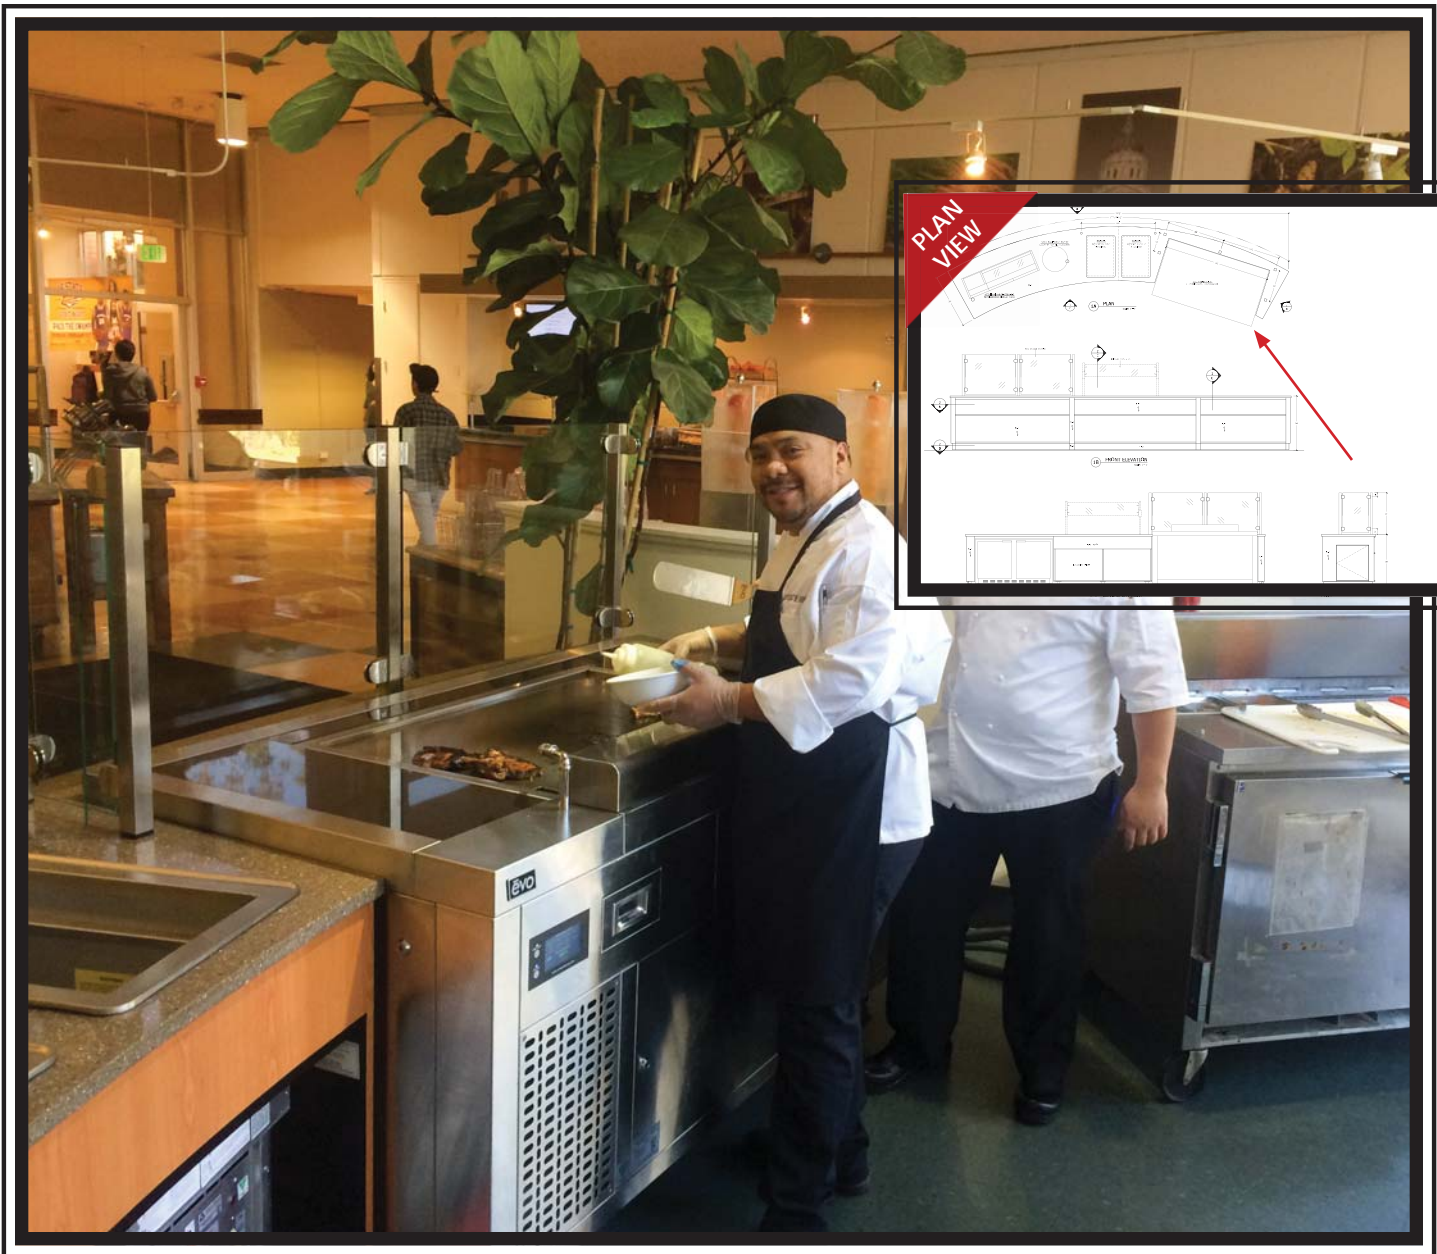

evo

Display Cooking Equipment

College & University
INSTALLATIONS

SF STATE

San Francisco State
University

EVent™ 35E
Model# 10-0135-EVT

evo

Stanford
University