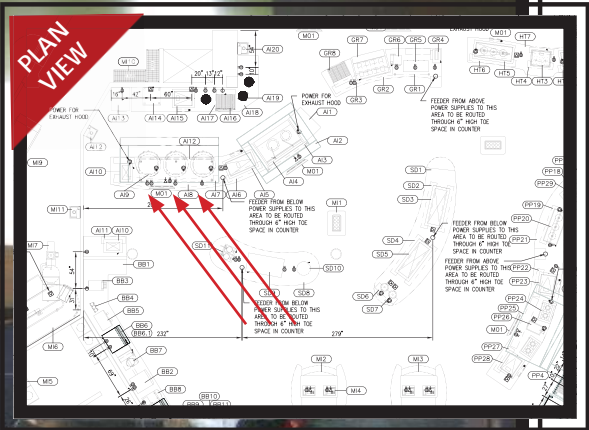

**University
of Southern Indiana**

Affinity 30Ge
Model# 10-0050