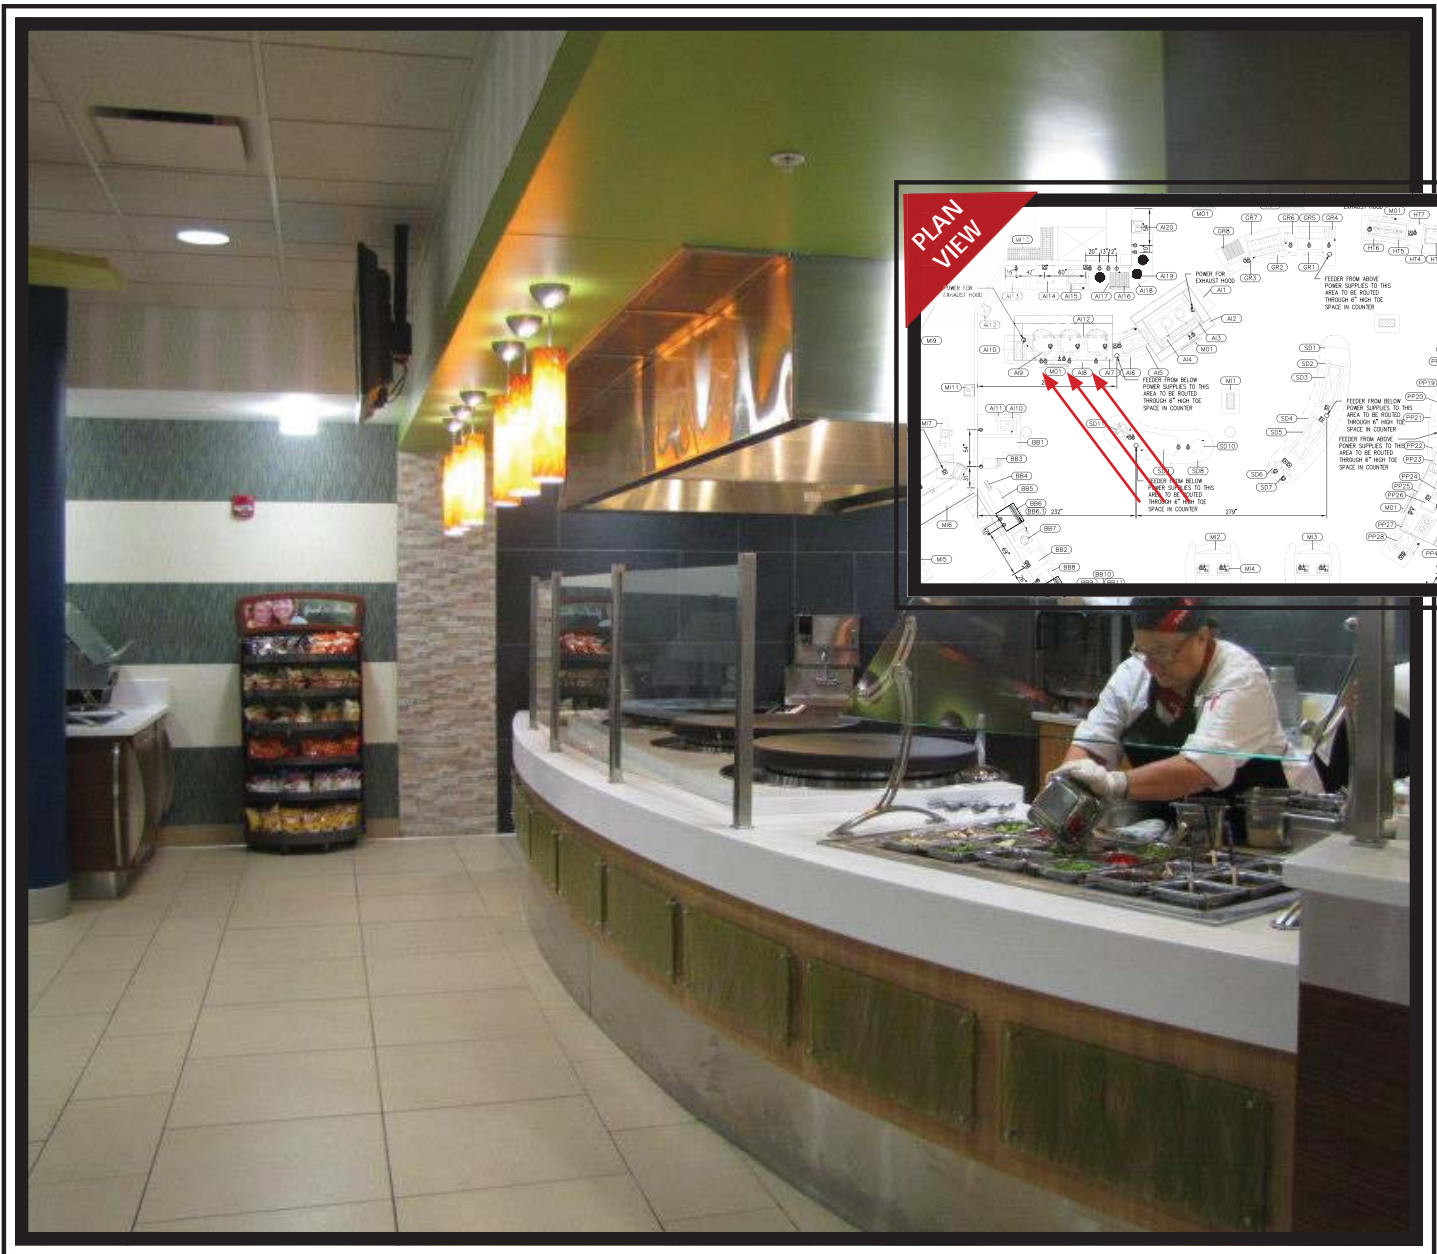

**University
of Southern Indiana**

Affinity 30Ge
Model# 10-0050