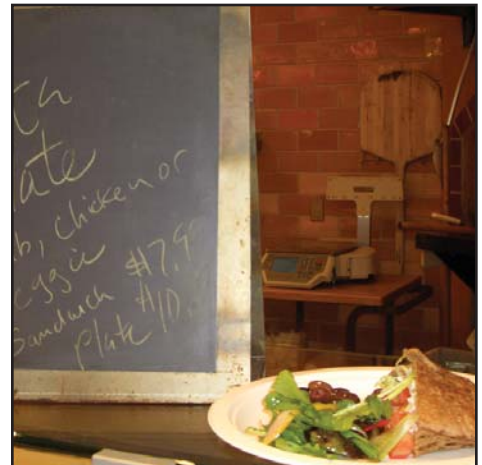

EVent™ 35E
Model# 10-0135-EVT

Pete's Fresh Market
Mexican Grill

EVent™ 35E
Model# 10-0135-EVT

Rouses
Cajun Grill

Affinity 30Ge
Model# 10-0050

**WHOLE
FOODS
MARKET**

Whole Foods Market
Pita Plate

Affinity 30Ge
Model# 10-0050

evo

ShopRite

ShopRite
Fresh to Table, Market & Grill

EVent™ 35E
Model# 10-0135-EVT

evo

Wegmans Grocery
Tastes of Mexico

EVent™ 35E
Model# 10-0135-EVT

Wegmans Grocery
Market Café