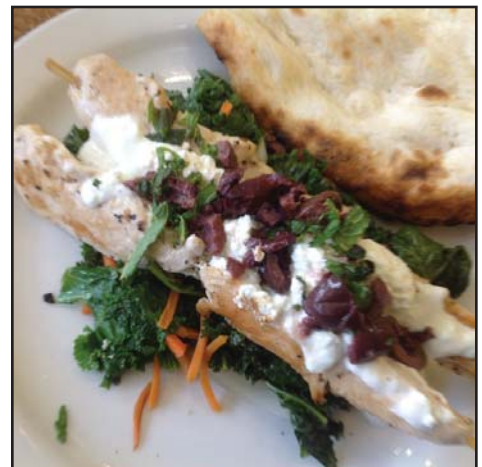

NEW SEASONS
MARKET

New Seasons Market
Mediterranean Grill

Affinity 30Ge
Model# 10-0050