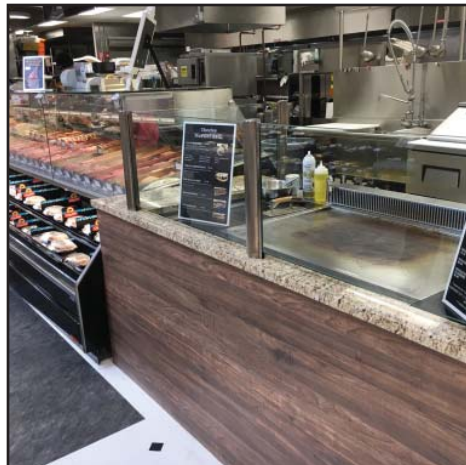

Food for the Way You Live™

Market of Choice
 Market Wok

Affinity 30Ge
 Model# 10-0050

FRESH^{ST.} MARKET

H.Y. Louie
Custom Monster Burger

Affinity 30Ge
Model# 10-0050

FRESH^{ST.} MARKET

H.Y. Louie
Made To Order Grill

evo

ShopRite

ShopRite
Fresh to Table, Market & Grill

EVent™ 35E
Model# 10-0135-EVT

evo

Wegmans Grocery
Tastes of Mexico

EVent™ 35E
Model# 10-0135-EVT

Wegmans Grocery
Market Café