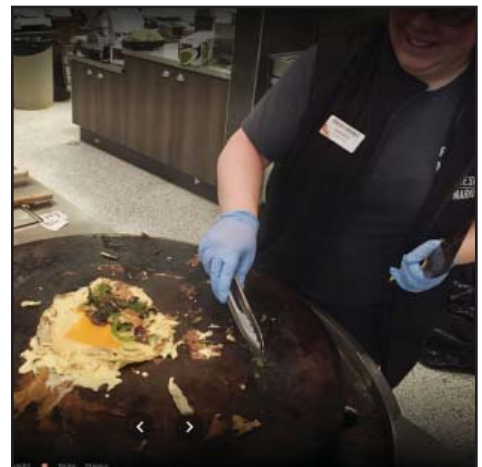

Food for the Way You Live™

Market of Choice
 Market Wok

Affinity 30Ge
 Model# 10-0050

FRESH^{ST.} MARKET

H.Y. Louie
Custom Monster Burger

Affinity 30Ge
Model# 10-0050

FRESH^{ST.} MARKET

H.Y. Louie
Made To Order Grill