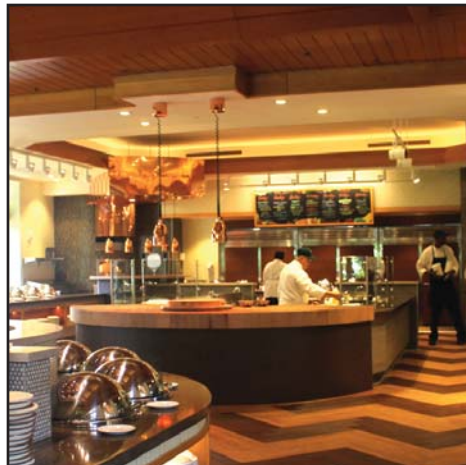

**evo.**

Display Cooking Equipment

**Hospitality**

**ACTION STATIONS**

**MGM GRAND.**  
LAS VEGAS

MGM Grand  
Resort & Casino  
Cabana Grill

**Professional Wheeled Cart**  
Model# 10-0081

**Hilton**

LA JOLLA TORREY PINES

Hilton La Jolla  
Torrey Pines

Sizzling Happy Hour Station

**Centric 20E**  
Model# 10-0030-EL

Shades of Green Resort  
@ Disney World  
Garden Gallery Buffet

EVent® 48E  
Model# 10-0148-EVT

Island Hotel  
Newport Beach  
Oak Grill Brunch

Centric 20E  
Model# 10-0030-EL

MBR

St. Regis  
Monarch Beach Resort  
Chef Action Station

Professional Wheeled Cart  
Model# 10-0081

**Hilton**

ORLANDO BONNET CREEK