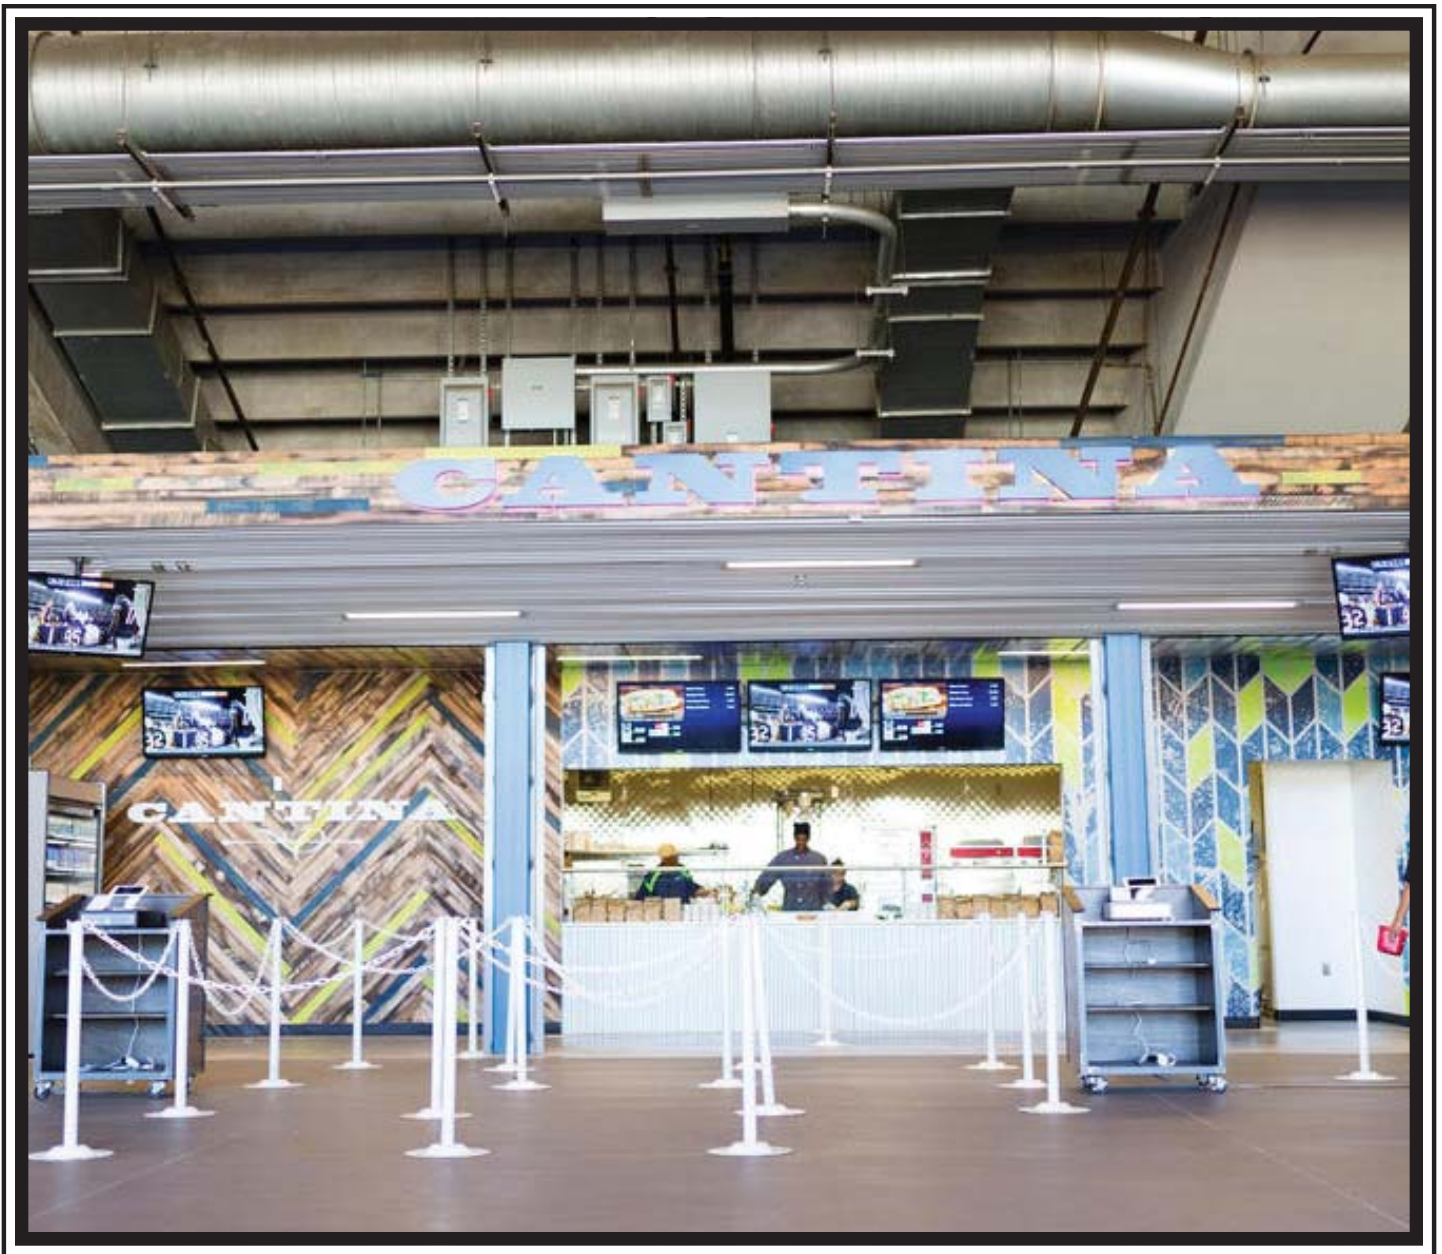

CenturyLink Field
Arena Concessions

EVent™ 48E
Model# 10-0148-EVT