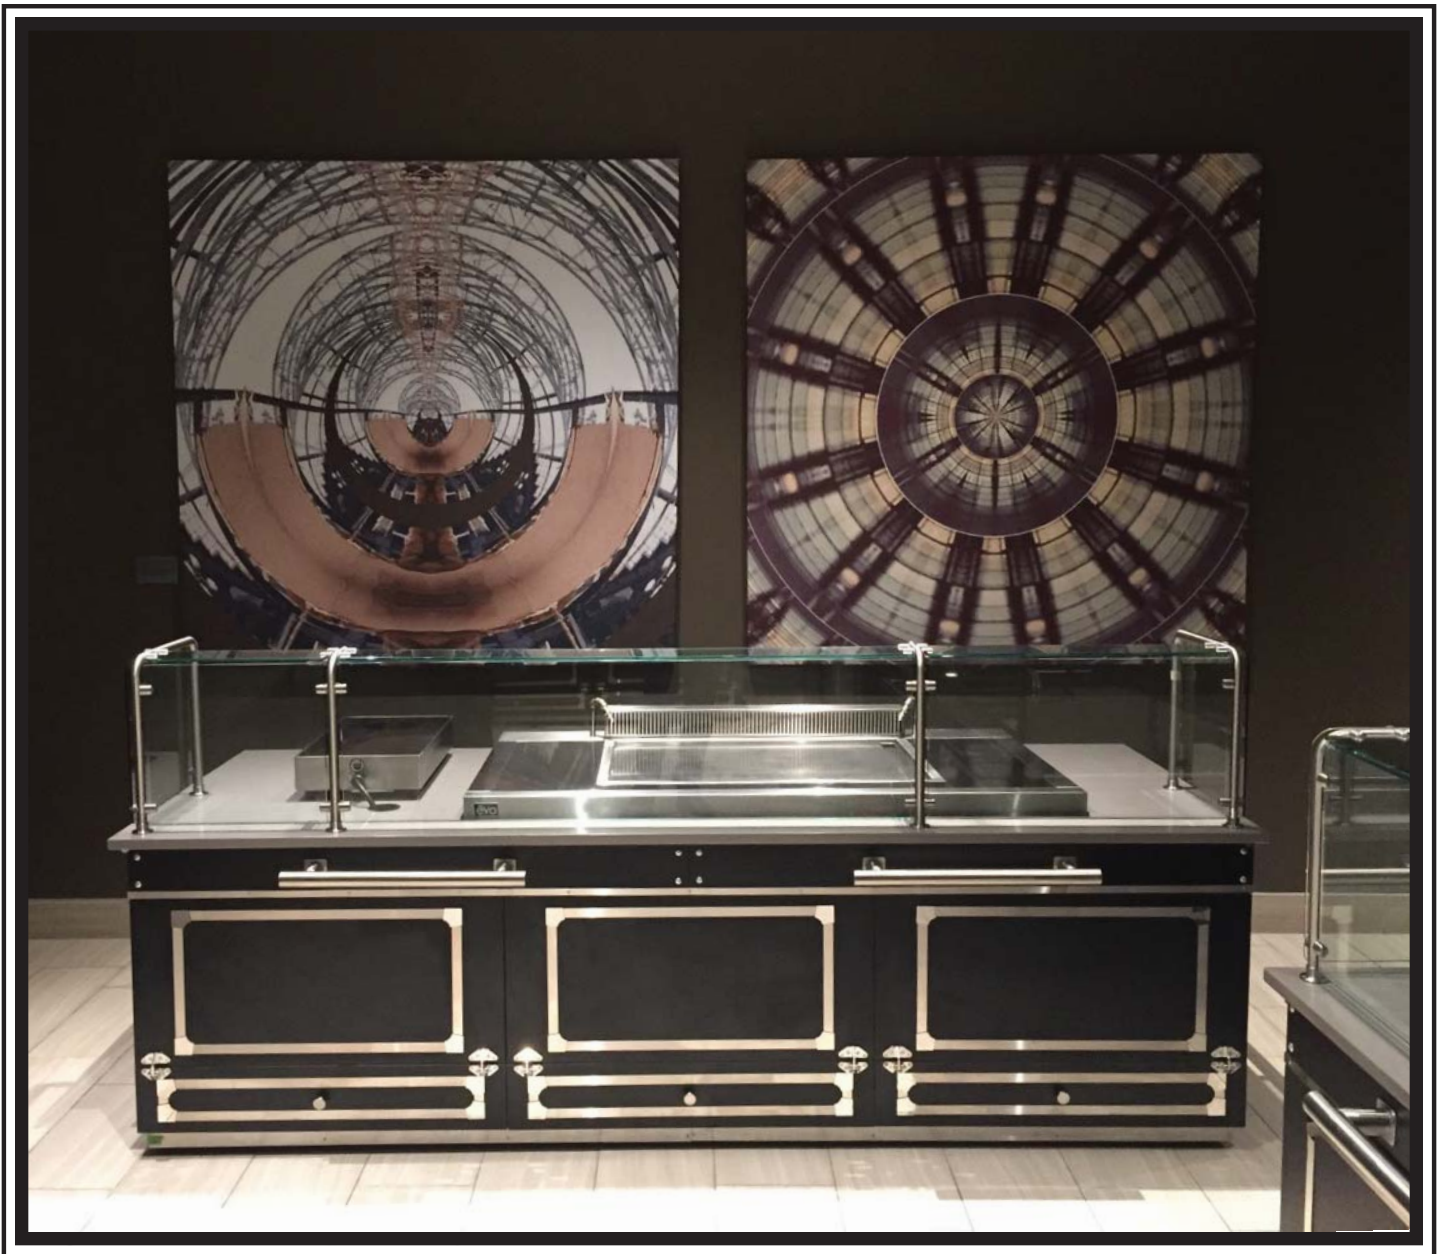

**evo**

*We opened a new hospitality space in the Rogers Arena called Encore. It is a 260 people place where our fans enjoy a food menu from numerous chef stations throughout the space. One of our signature stations is located front and centre in the middle of the action. This station has an Evo EVent 48 series cooking griddle with downdraft ventilation system. It was important to our fans to see their food cooked directly in front of them. We surrounded this unit with a very attractive stone and millwork "shell". Our fans are LOVING this action station. Stating "it is so cool to see the chef cooking everything from croquet monsieur, gyoza, eggs, satays to fried noodles". Given the unique setting we are in it was very important that our fans can see the cooking BUT not smell aroma or grease laden vapor. This unit has been a very successful choice for us. It has exceeded expectations. The cooks and our fans are really enjoying the cooked in front of you experience. Well done Evo! //*

EVent™ 35E  
Model# 10-0135-EVT

**Golden1** Credit Union  
**CENTER**

Golden 1 Center  
"Local Eats" Concessions

EVent™ 35E  
Model# 10-0135-EVT

**evo**

**Golden1** Credit Union  
**CENTER**

Golden 1 Center  
Lexus Lounge