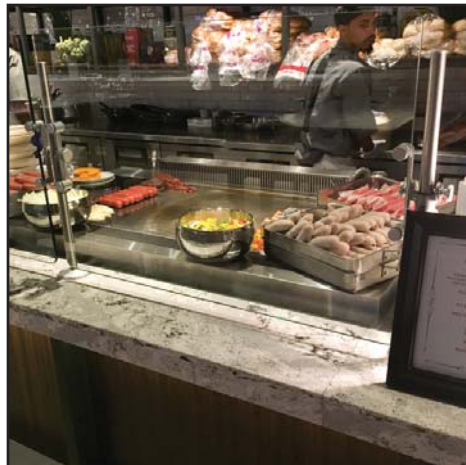

Little Caesars
arena

Little Caesars Arena
Suite Fare

EVent™ 35E
Model# 10-0135-EVT