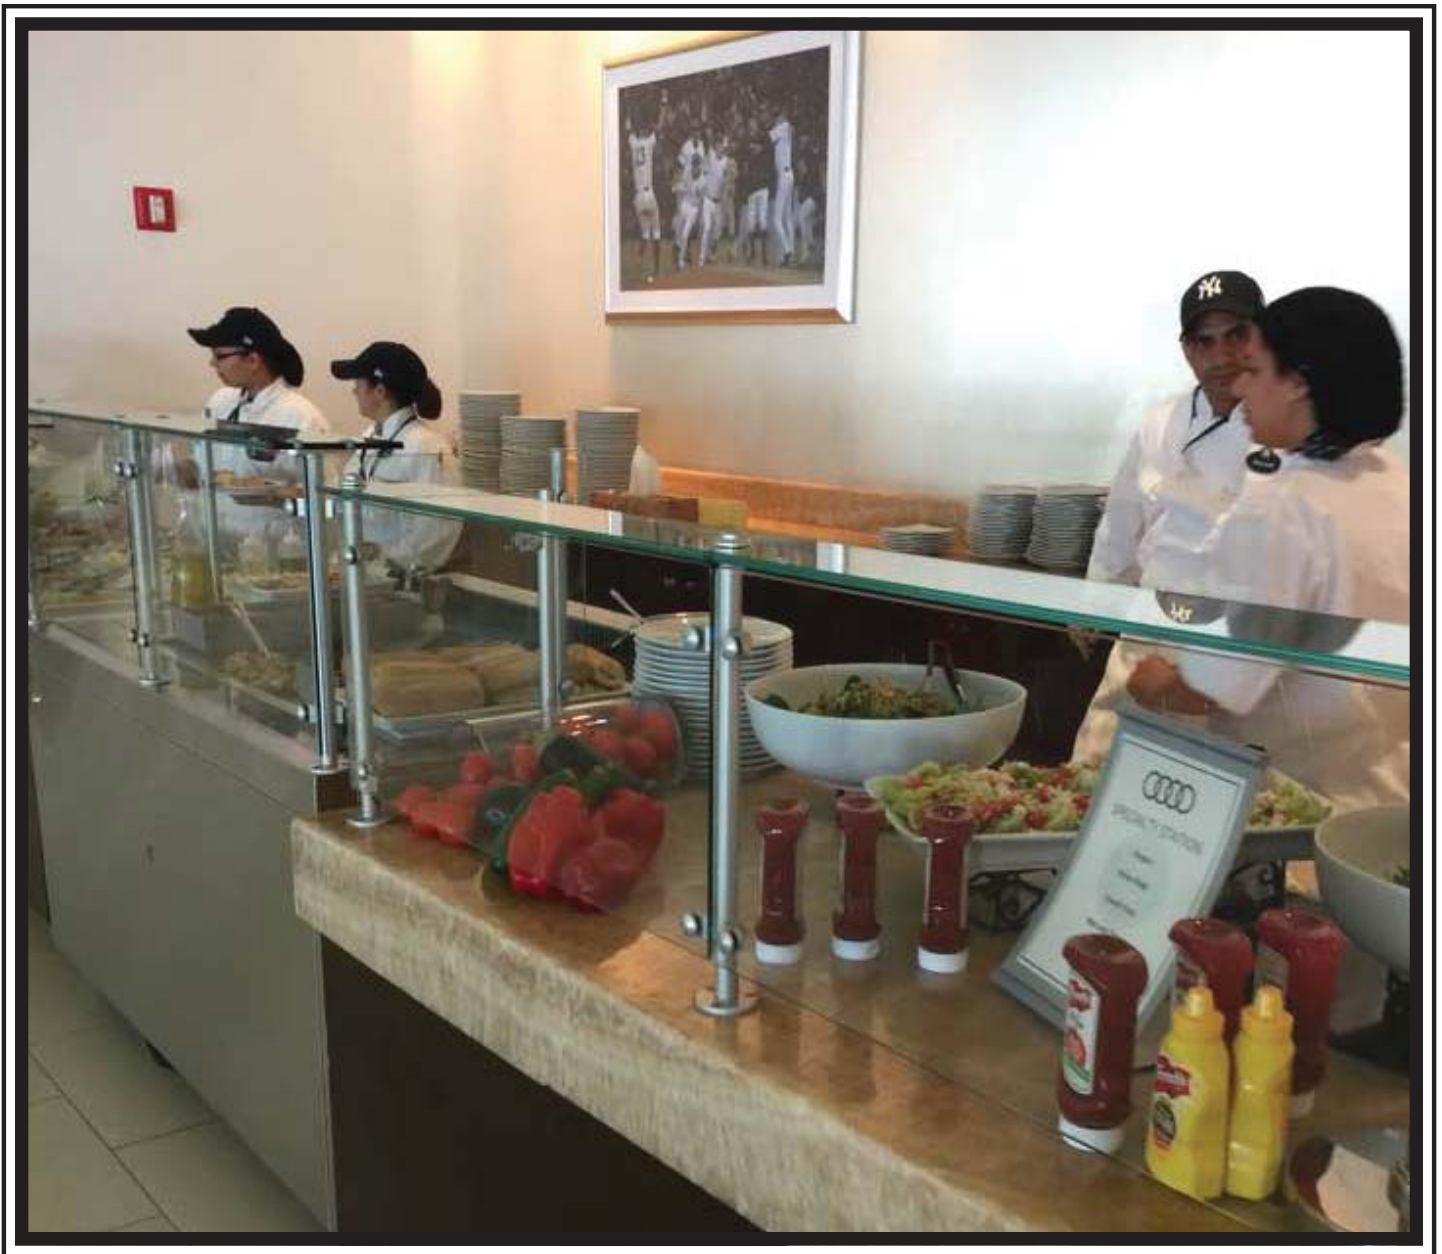

**evo**

*We opened a new hospitality space in the Rogers Arena called Encore. It is a 260 people place where our fans enjoy a food menu from numerous chef stations throughout the space. One of our signature stations is located front and centre in the middle of the action. This station has an Evo EVent 48 series cooking griddle with downdraft ventilation system. It was important to our fans to see their food cooked directly in front of them. We surrounded this unit with a very attractive stone and millwork "shell". Our fans are LOVING this action station. Stating "it is so cool to see the chef cooking everything from croquet monsieur, gyoza, eggs, satays to fried noodles". Given the unique setting we are in it was very important that our fans can see the cooking BUT not smell aroma or grease laden vapor. This unit has been a very successful choice for us. It has exceeded expectations. The cooks and our fans are really enjoying the cooked in front of you experience. Well done Evo! //*

**Robert Bartley**

**Executive Chef, Canucks Sports & Entertainment**

**ROGERS**  
ARENA

Rogers Arena  
Premium Suite

EVent™ 48E  
Model# 10-0148-EVT

Yankee Stadium  
Suite Buffet

EVent™ 48E  
Model# 10-0148-EVT