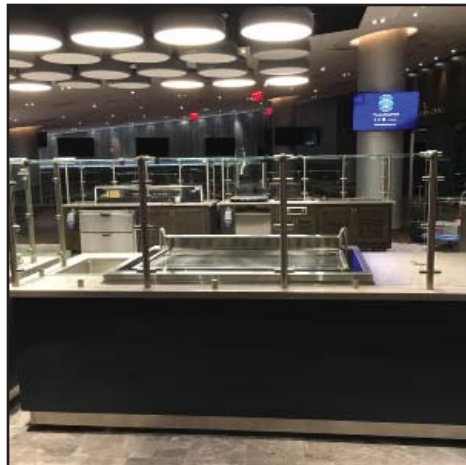

**evo**

*We opened a new hospitality space in the Rogers Arena called Encore. It is a 260 people place where our fans enjoy a food menu from numerous chef stations throughout the space. One of our signature stations is located front and centre in the middle of the action. This station has an Evo EVent 48 series cooking griddle with downdraft ventilation system. It was important to our fans to see their food cooked directly in front of them. We surrounded this unit with a very attractive stone and millwork "shell". Our fans are LOVING this action station. Stating "it is so cool to see the chef cooking everything from croquet monsieur, gyoza, eggs, satays to fried noodles". Given the unique setting we are in it was very important that our fans can see the cooking BUT not smell aroma or grease laden vapor. This unit has been a very successful choice for us. It has exceeded expectations. The cooks and our fans are really enjoying the cooked in front of you experience. Well done Evo! //*

**Robert Bartley**

**Executive Chef, Canucks Sports & Entertainment**

**ROGERS**  
ARENA

Rogers Arena  
Premium Suite

EVent™ 48E  
Model# 10-0148-EVT

Yankee Stadium  
Suite Buffet

EVent™ 48E  
Model# 10-0148-EVT

Yankee Stadium  
Suite Buffet

EVent™ 35E  
Model# 10-0135-EVT

**Little Caesars**  
arena

Little Caesars Arena  
Concourse Concessions

EVent™ 35E  
Model# 10-0135-EVT

**Little Caesars**  
arena

Little Caesars Arena  
Suite Fare